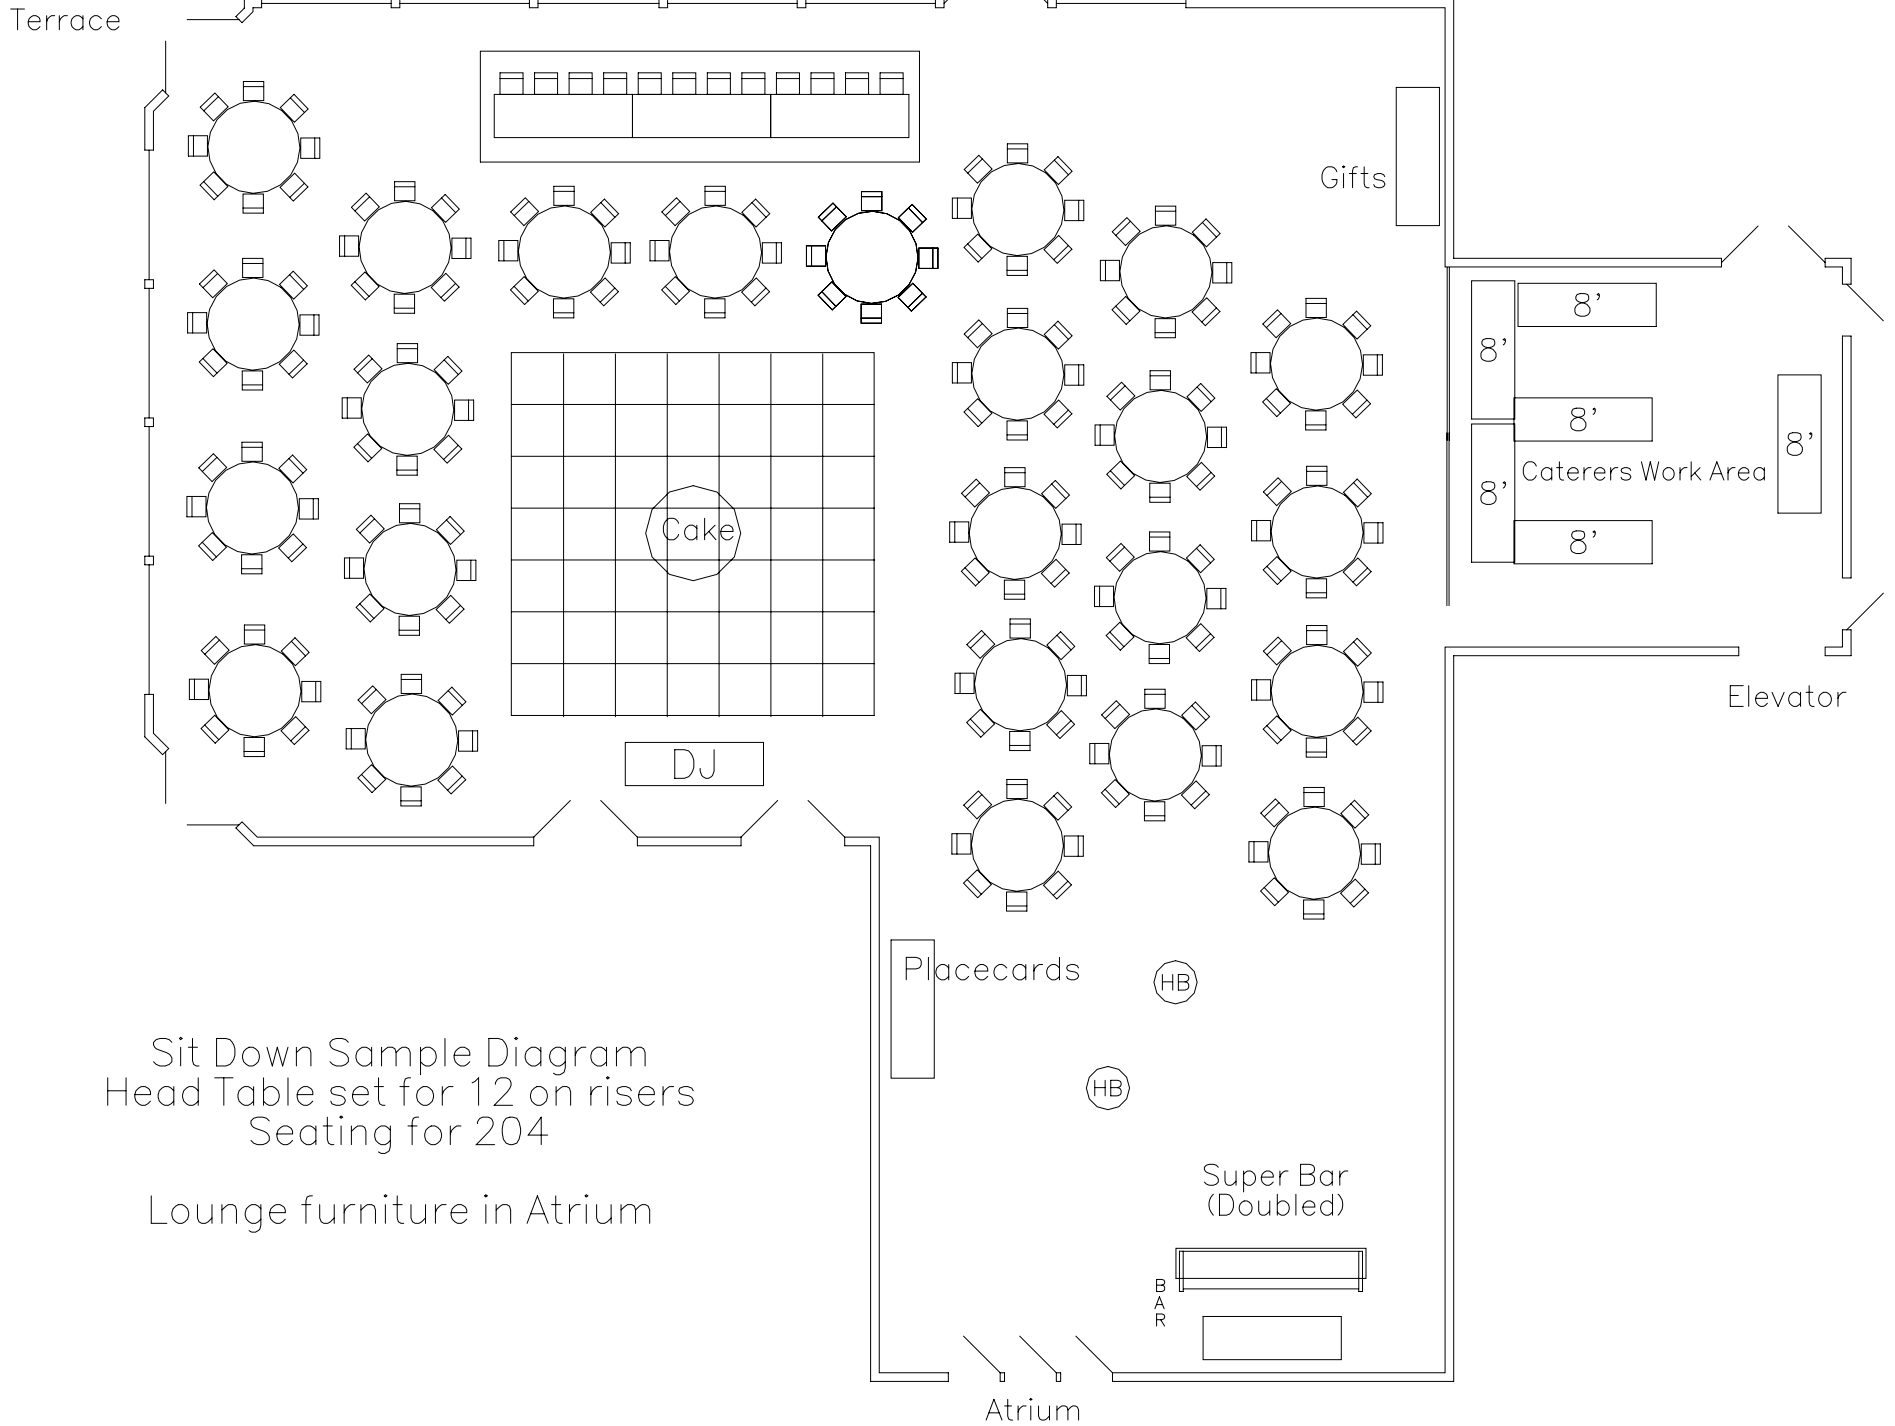

# Miller Room Banquet Center

Sit Down Sample Diagram  
Head Table set for 12 on risers  
Seating for 204

Lounge furniture in Atrium