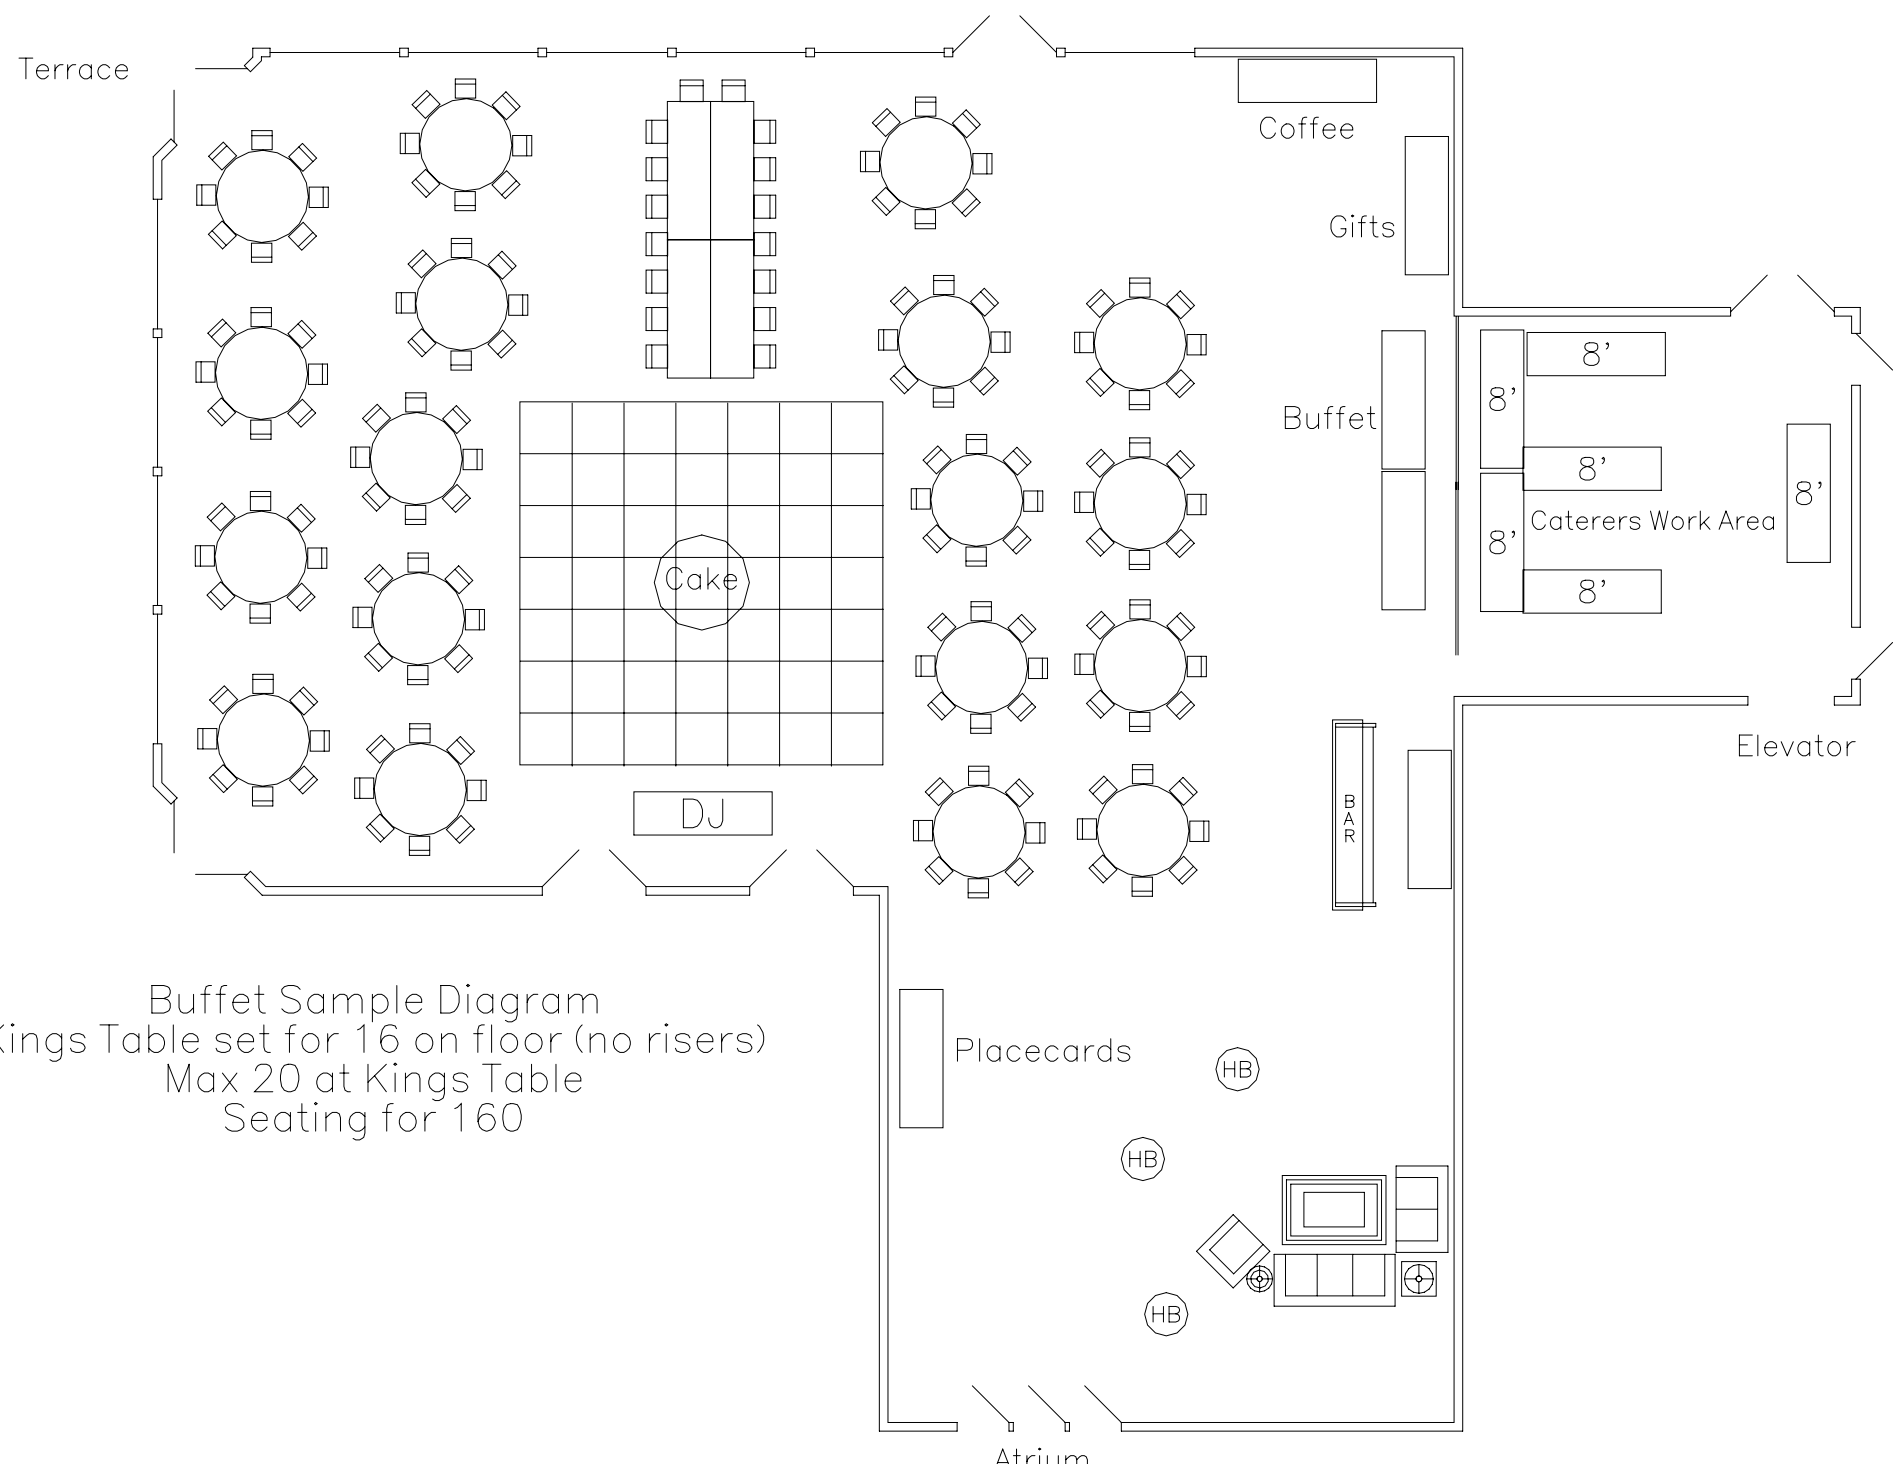

Miller Room Banquet Center

Buffet Sample Diagram
Kings Table set for 16 on floor (no risers)
Max 20 at Kings Table
Seating for 160

Atrium